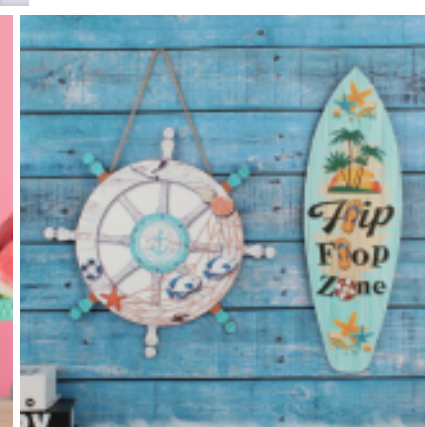

Qingdao Yuan Multi-link

Shape and Enjoy
Our white-dipped wreaths are ready for holiday display.

Battery Operated
Including integrated 8 hours ON/16 hours OFF timed operation.

Individual items sold separately