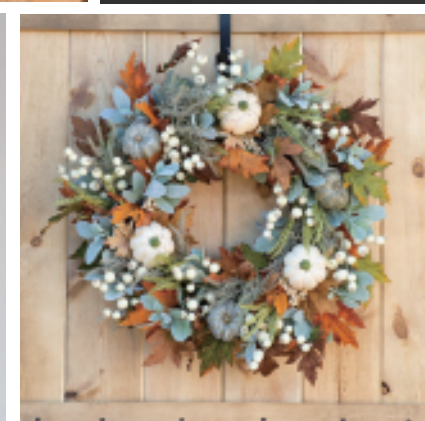

Qingdao Yuan Multi-link

Shape and Enjoy
Our white-dipped wreaths are ready for holiday display.

Battery Operated
Including integrated 8 hours ON/16 hours OFF timed operation.

Individual items sold separately