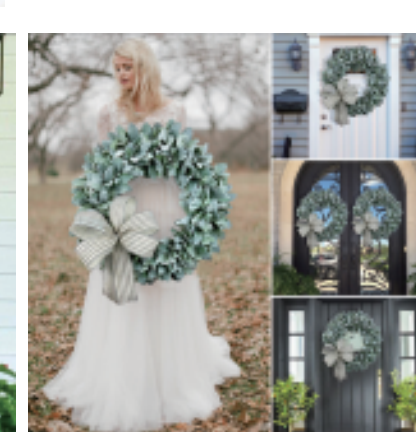

Qingdao Yuan Multi-link

Shape and Enjoy
Our white-dipped wreaths are ready for holiday display.

Battery Operated
Including integrated 8 hours ON/16 hours OFF timed operation.

Individual items sold separately