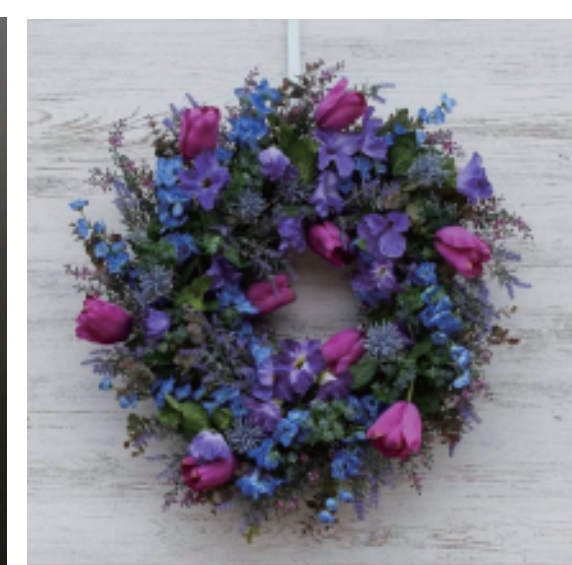

Qingdao Yuan Multi-link

Shape and Enjoy
Our white-dipped wreaths are ready for holiday display.

Battery Operated
Including integrated 8 hours ON/16 hours OFF timed operation.

Individual items sold separately