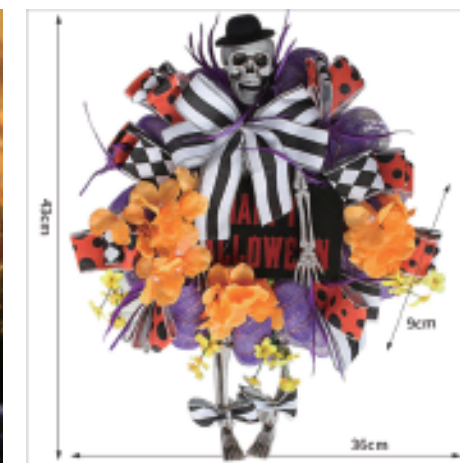

Qingdao Yuan Multi-link

Shape and Enjoy
Our white-dipped wreaths are ready for holiday display.

Battery Operated
Including integrated 8 hours ON/16 hours OFF timed operation.

Individual items sold separately